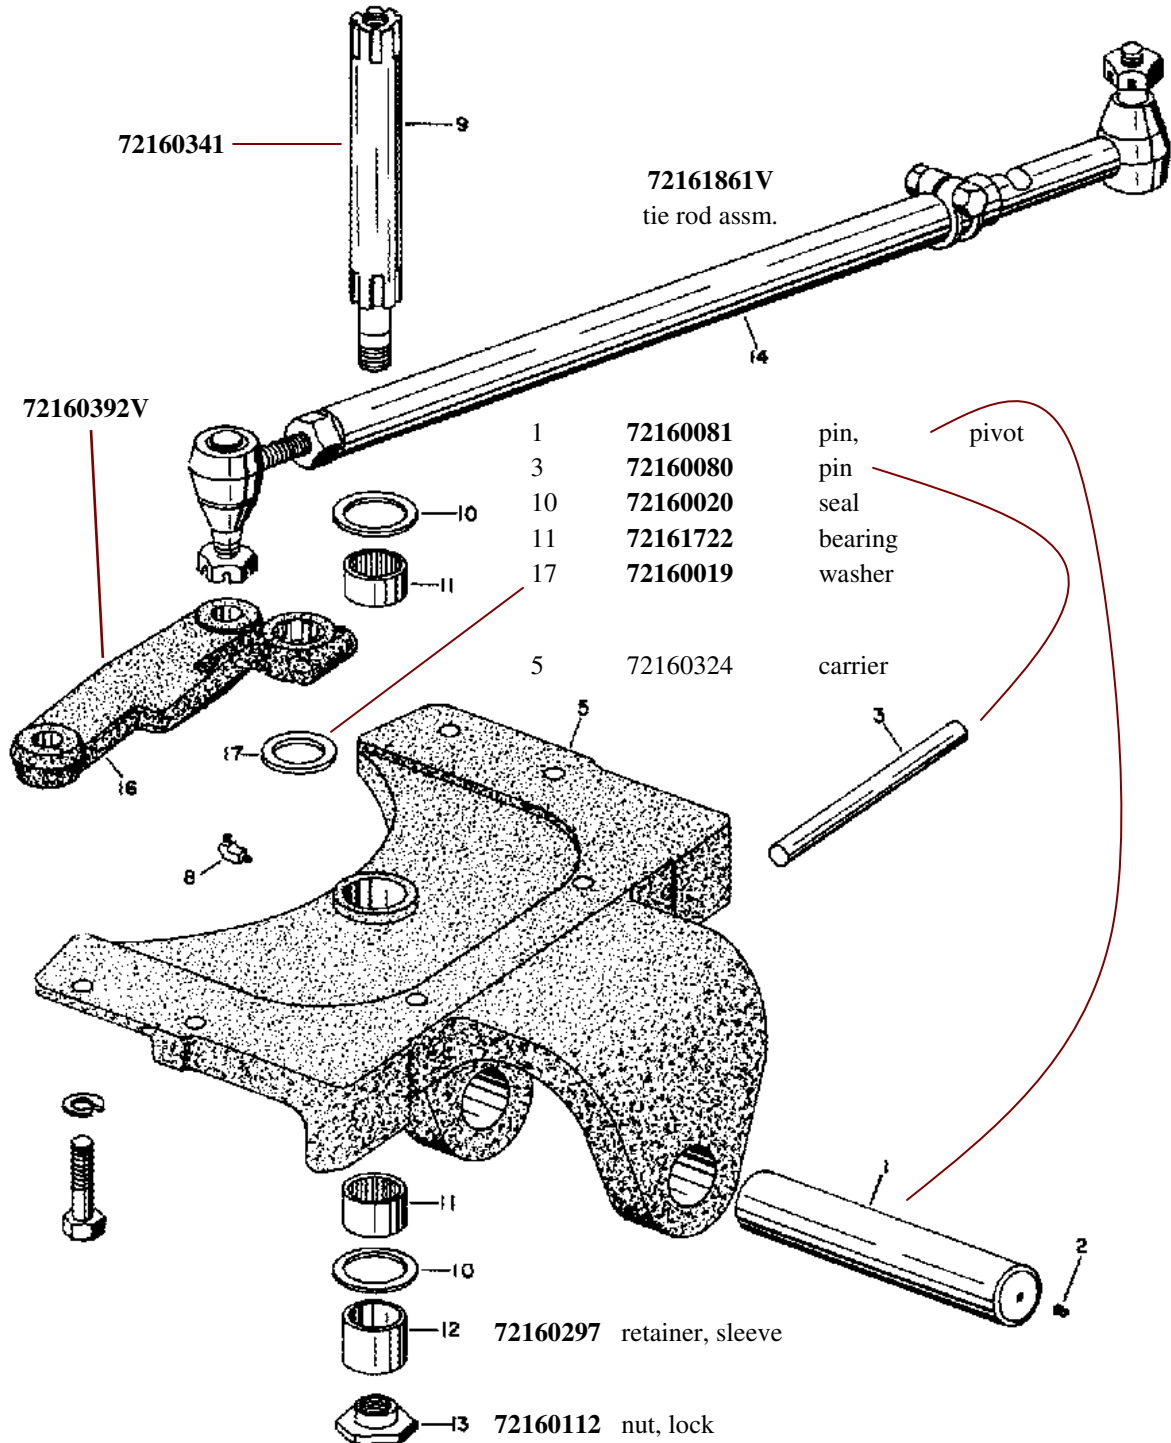

Adjustable Wide Front Axle

1	72161866	rod	3	72161794	boot
			2	70918787	nut 3/4
6	72162854V	tube			

72161861V tie rod assm.